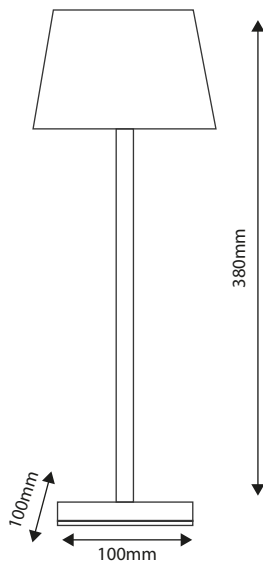

## Technical Specifications:

Electrical Data	
Current	1A
Wattage	3W
Voltage	DC 5V
Technical Data	
Beam Angle	180°
Light colour	CCT Changing
Colour Temperature	3000K-4000K-5000K
Luminous flux (lm)	200 lm
Body Details	
Body Colour	Black/White
Material	ABS
Capabilities	
Dimmable	3CCT Stepless dimming
IP Rating	IP44
Charging Time	6 - 8 hrs
Working Time	8 -10 hrs
Battery Capacity	1800mAh lithium battery
Starting Time 100% ON	0.001 sec (instant on)
Colour stability	<6
Size	100*100*380mm±5mm

## Diagram